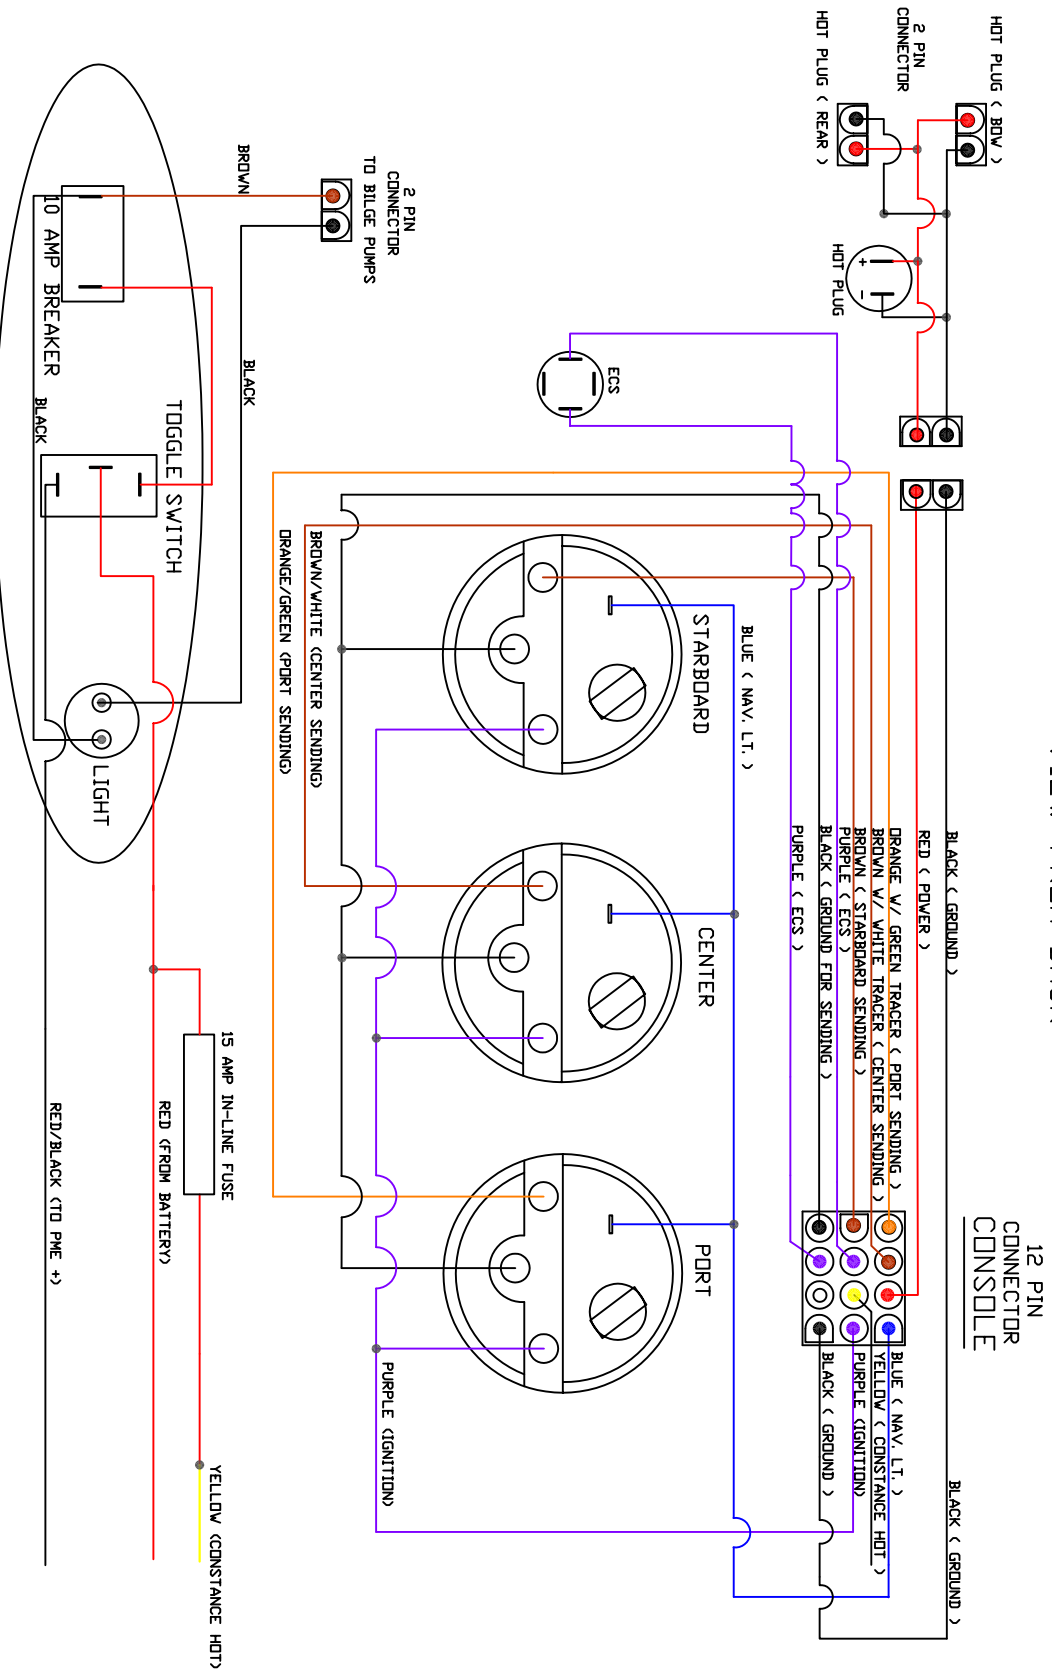

LIMITED EDITION CONSOLE
VIEW FROM BACK

BILGE SWITCH