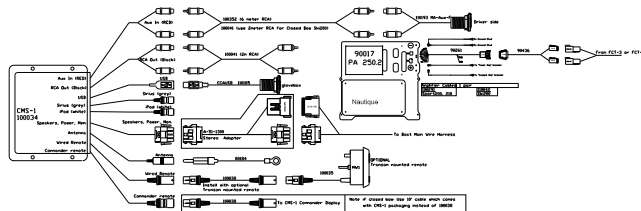

SE Stereo Package + 2 Twr Speakers:
Sport200, Ski200, 210, 216v, 226