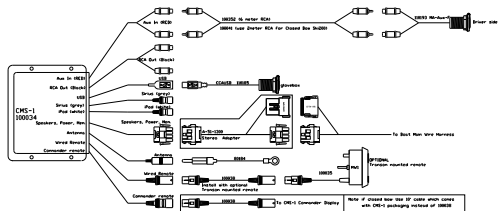

2011 Stereo Systems

SE Stereo Package:
Sport200, Ski200, 210, 216v, 226