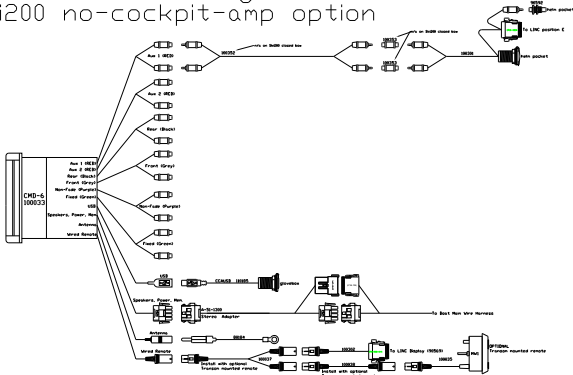

Team Stereo Package:
Ski200 no-cockpit-amp option