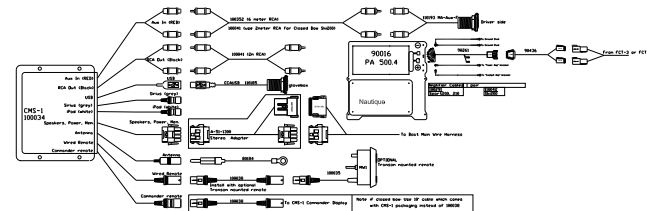

SE Stereo Package + 4 Twr Speakers:
Sport200, Ski200, 210, 216v, 226