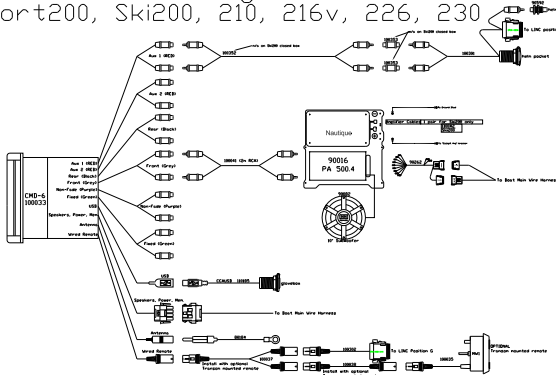

Team Stereo Package:
Sport200, Ski200, 210, 216v, 226, 230