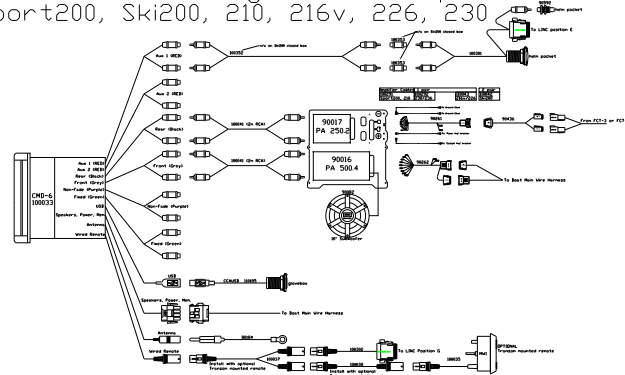

Team Stereo Package + 2 Twr Speakers:
Sport200, Ski200, 210, 216v, 226, 230