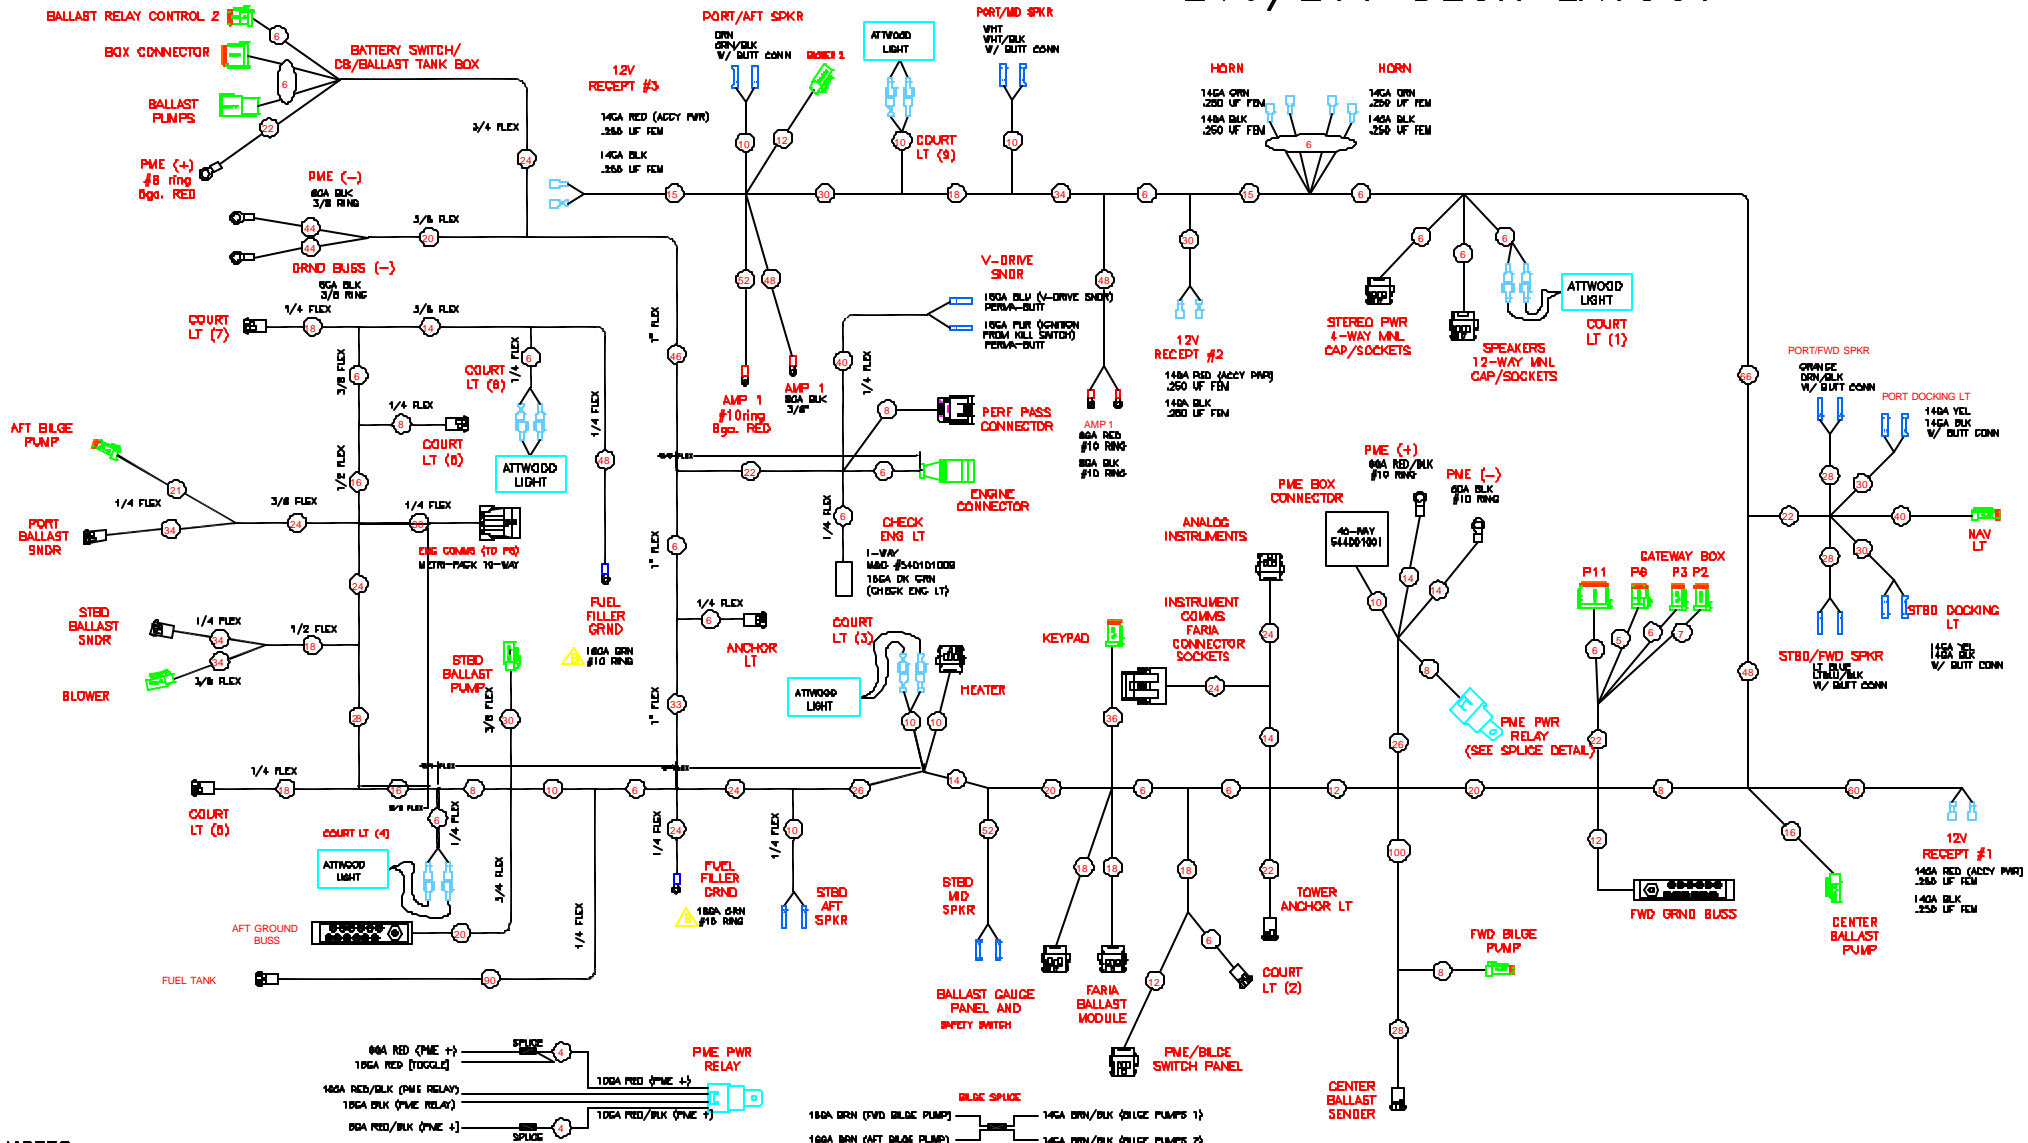

210/211 DECK LAYOUT

NOTES:
TAPE HARNESS EVERY 12"