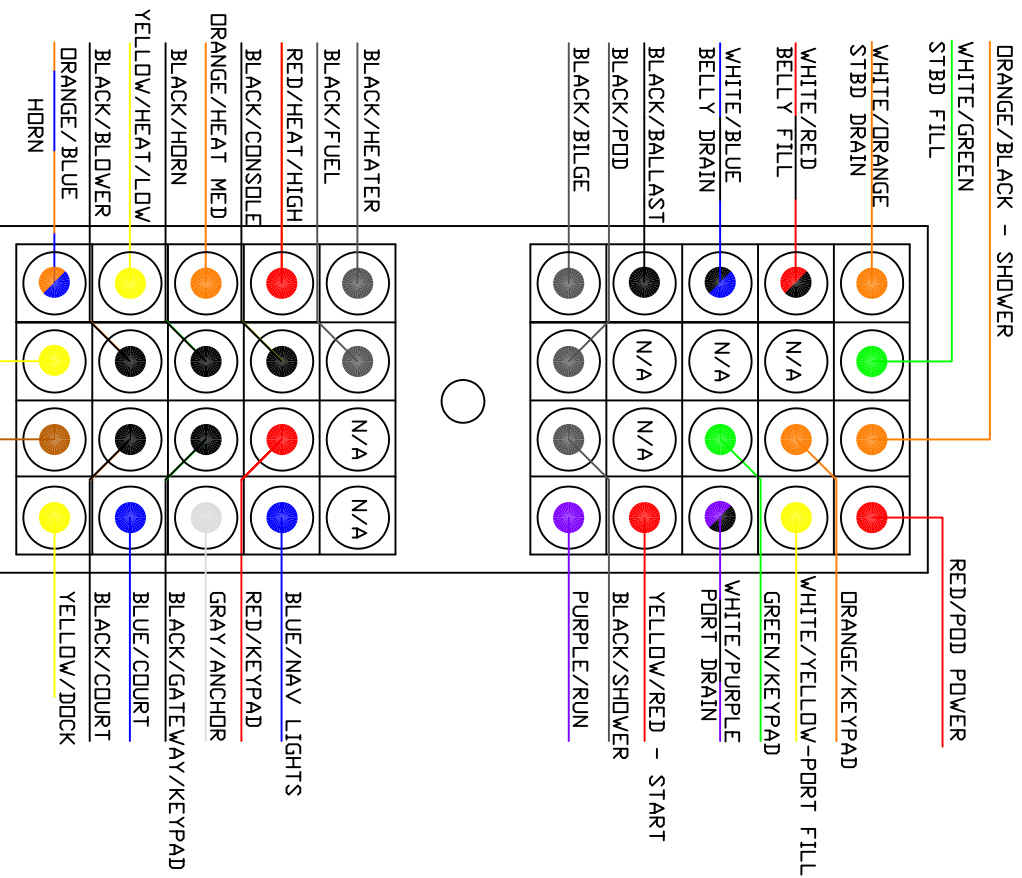

2003 40 PIN PLUG

40 PIN CONNECTOR
(VIEWED FROM BOTTOM)

40 PIN CONNECTOR
(VIEWED FROM BOTTOM)