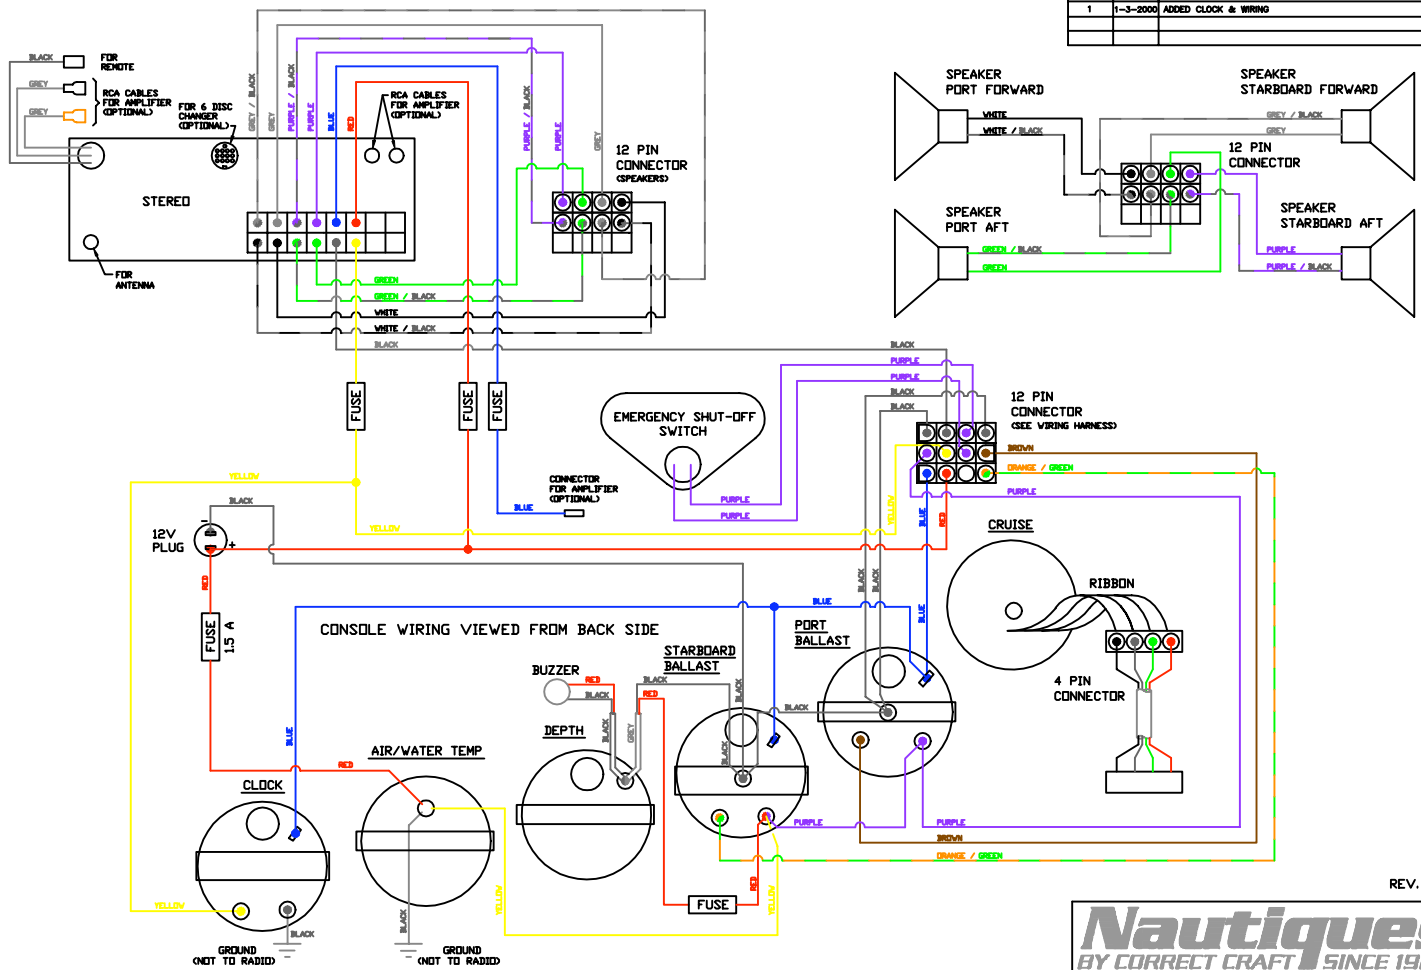

REV.	DATE	DESCRIPTION
1	1-3-2000	ADDED CLOCK & WIRING

NOTE: MAXIMUM NUMBER OF GAUGES IS FIVE. GAUGES SHOWN HERE ARE OPTIONAL FOR WIRING INFORMATION ONLY.

NOTE: ALL CONNECTORS VIEWED FROM FRONT.

REV. 1

**Nautiques**  
BY CORRECT CRAFT SINCE 1925

DRAWN BY: C.B.	SCALE: NTS
APPROVED BY: [Signature]	DATE: 9-8-99
INTERNAL: [Blank]	
PART NUMBER: [Blank]	

CONSOLE WIRING DIAGRAM